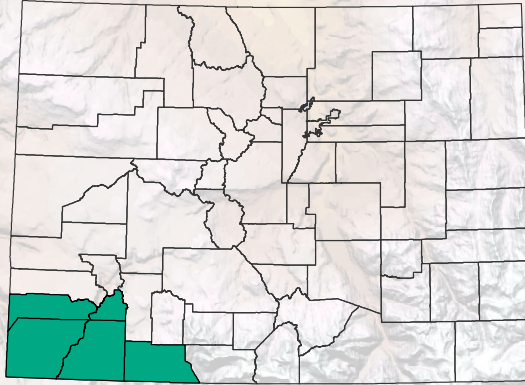

# REGIONAL MAP

0 25 50 100 Miles

Colorado

- Regional County Boundaries
- Cities/Towns
- Highways
- Rivers
- Lakes
- Southern Ute Indian Reservation
- Ute Mountain Indian Reservation

0 5 10 20 Miles