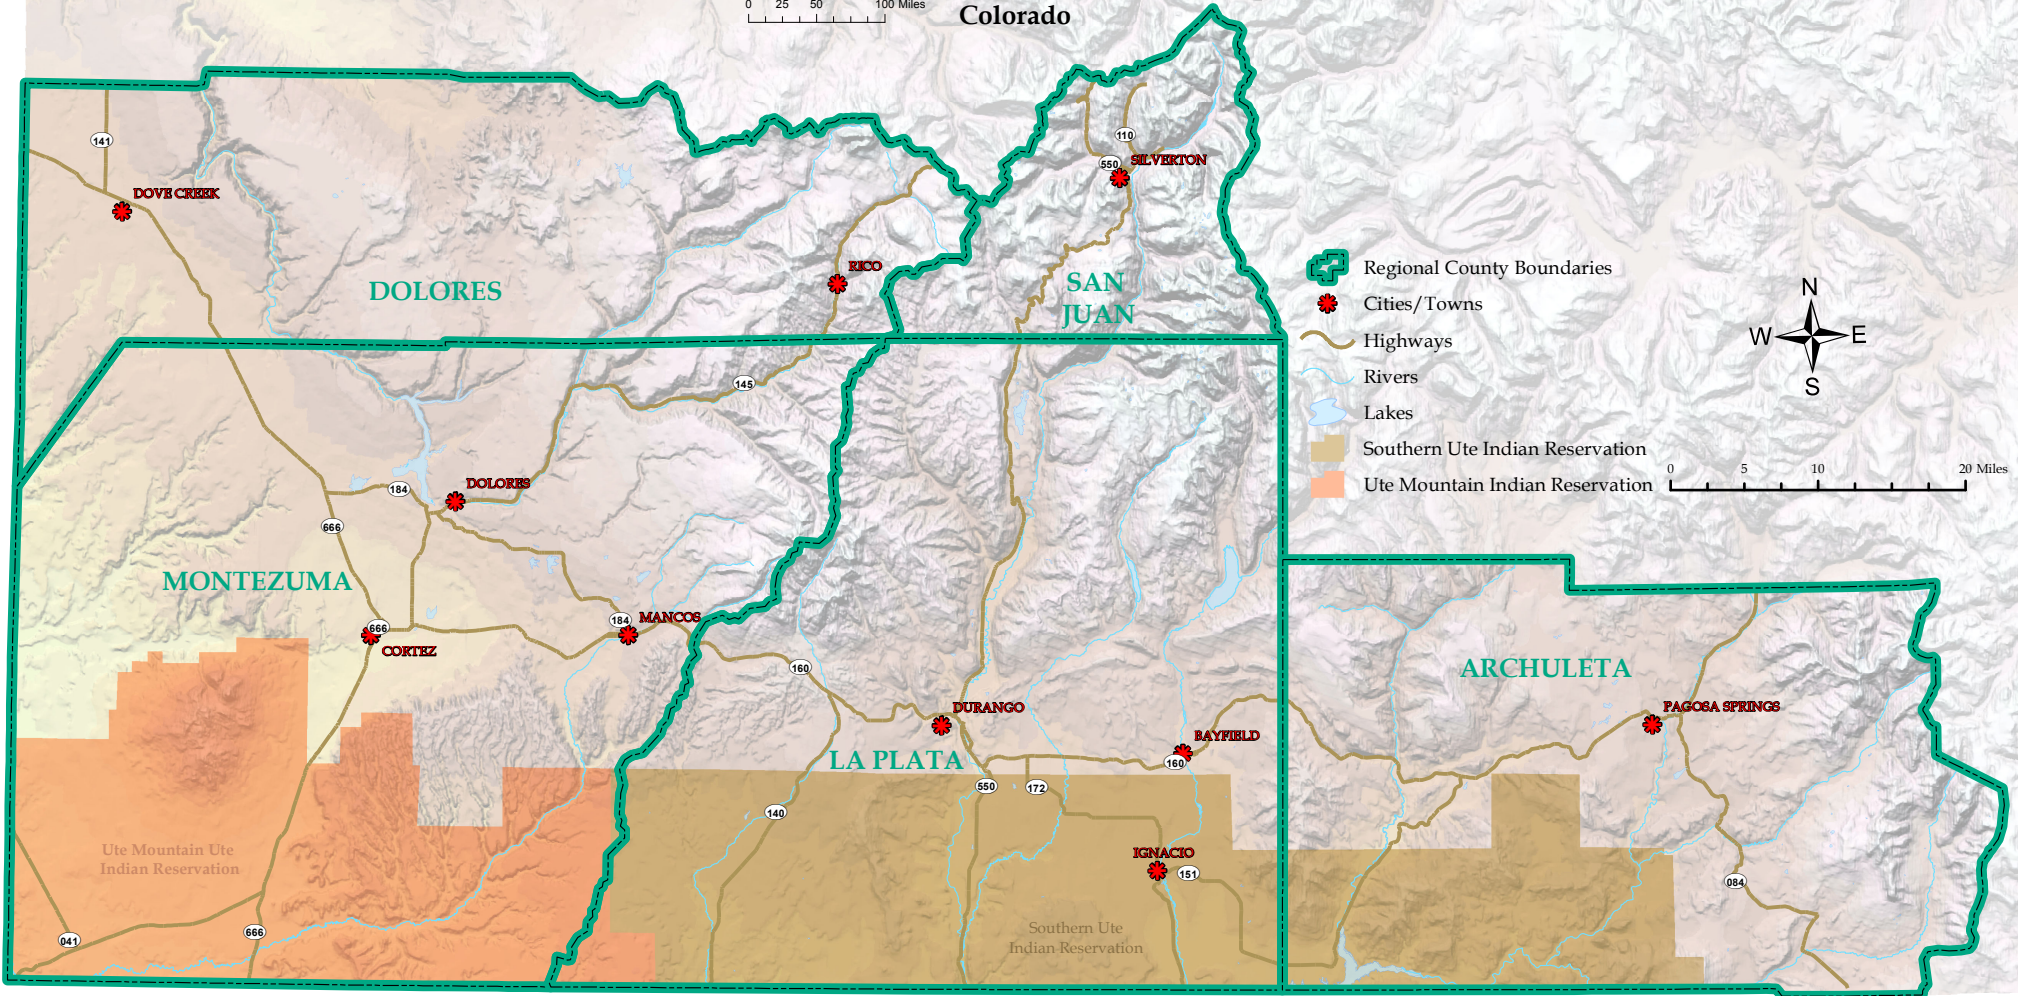

# REGIONAL MAP

0 25 50 100 Miles

Colorado

- Regional County Boundaries
- Cities/Towns
- Highways
- Rivers
- Lakes
- Southern Ute Indian Reservation
- Ute Mountain Indian Reservation

0 5 10 20 Miles