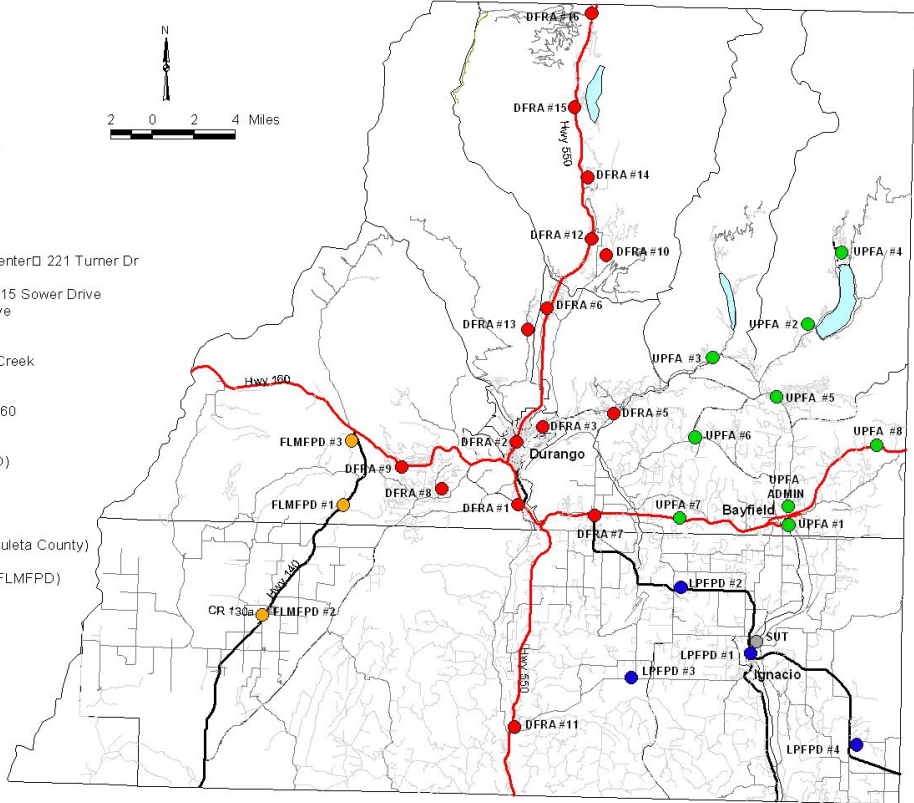

**La Plata County, CO
 Fire Station Locations**

- Durango Fire and Rescue (DFRA)
 DFRA-Station 1- 142 Sheppard Dr
 DFRA-Station 2- 1235 Camino del Rio
 DFRA-Station 3- 770 CR 251
 DFRA-Station 4- 8565 Hwy 550 S
 DFRA-Station 5- 6342 CR 240
 DFRA-Station 6- 31263 Hwy 550 N
 DFRA-Station 7- 204 Hwy 172
 DFRA-Station 8- 615 W Fork Rd
 DFRA-Station 9- 50 Lazy Pine Dr
 DFRA-Station 10- 587 Elkhorn Mtn. Rd.
 DFRA-Station 11- 4040 Hwy 550 S
 DFRA-Station 12- 225 Academy Dr
 DFRA-Station 13- 6363 Falls Creek
 DFRA-Station 14- 40839 Hwy 550 N
 DFRA-Station 15- 44301 Hwy 550 N
 DFRA-Station 16- 49818 Hwy 550 N
 Durango-LaPlata Emergency Comm. Center 221 Turner Dr

- Upper Pine Fire Administration (UPFA)- 515 Sower Drive
 Upper Pine-Station 1- 75 S. Clover Drive
 Upper Pine-Station 2 - 13100 CR 501
 Upper Pine-Station 3- 13407 CR 240
 Upper Pine-Station 4- 80 W. Vallecito Creek
 Upper Pine-Station 5- 6891 CR 501
 Upper Pine-Station 6- 476 CR 502
 Upper Pine-Station 7- 35191 W. Hwy 160
 Upper Pine-Station 8- 342 E. Hwy 160

- Los Pinos Fire Protection District (LPPFD)
 Los Pinos-Station 1- 275 Browning
 Los Pinos-Station 2- 8018 Hwy 172
 Los Pinos-Station 3- 3072 CR 318
 Los Pinos-Station 4- 378 CR 330
 Los Pinos-Station 5- 308 CR 982 (Archuleta County)

- Fort Lewis Mesa Fire Protection District (FLMFPD)
 FLMFPD Station 1 - 18683 HWY 140
 FLMFPD Station 2 - 164 CR 130
 FLMFPD Station 3 - 22868 HWY 140

La Plata County, CO Fire Station Locations

Upper Pme Stahon 2 - 13100 CR 501 Upper Pine-Station 3- 1340? CR 240